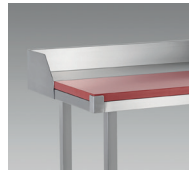

Typ SAD
stainless steel + HDPE,
400mm step, all-round