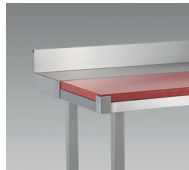

Typ SAH
stainless steel + HDPE,
400mm step, up-folded